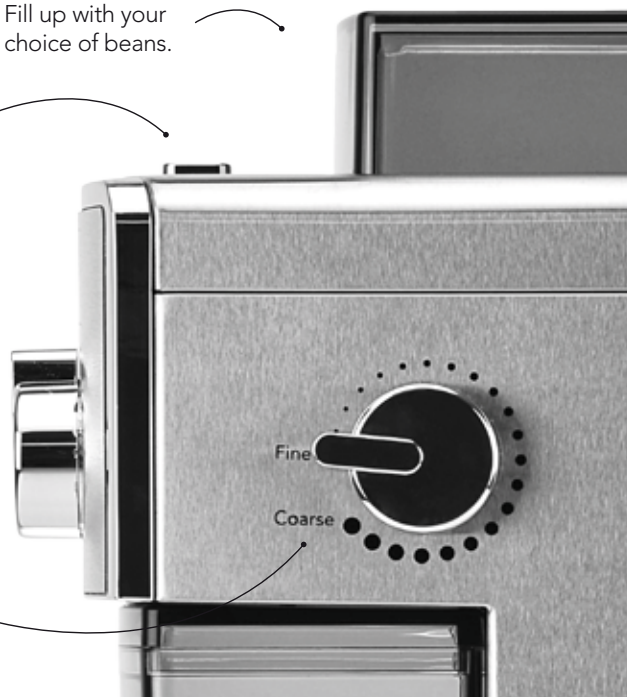

# IL SOLITO coffee grinder

CG-110S

GRINDS TO SUIT YOUR PREFERENCE  
FROM ESPRESSO TO FILTER COFFEE

Fill up with your choice of beans.

Press play to grind.

Set the timer to your preferred brewing volume.

Choose between 17 grinder settings, from coarse to fine.

Wilfa IL SOLITO  
Coffee grinder

CG-110S

- 110W
- Capacity, beans: 180g
- 2-12 cups
- Grinds from espresso to filter
- Auto-stop function
- Cord storage

Article no: 605774  
 EAN: 7044876057747  
 Number in master carton: 4