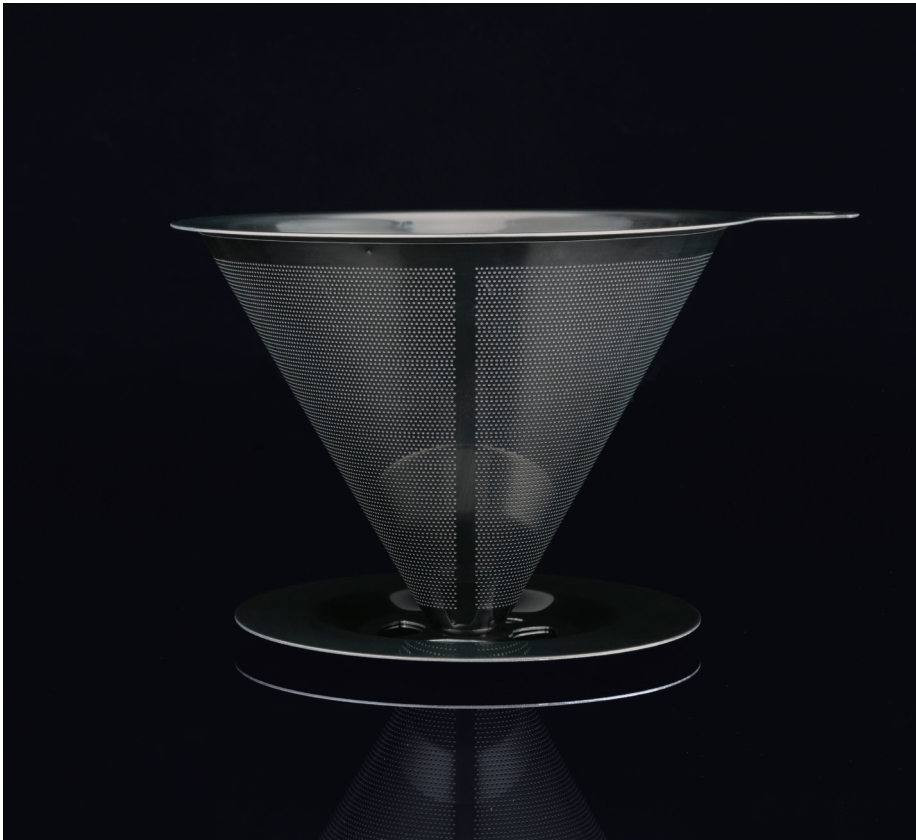

BLOOM

FILTERLESS POUR OVER FOR YOUR FAVORITE COFFEE
PO1B-4

**POUR
OVER**

STAINLESS STEEL
NO FILTER NEEDED
MAKES 1-4 CUPS

Article no: 602134

EAN code: 7044876021342

Number in master carton: 6

Consumer carton

Size (cm) (H/L/W): 10 / 13 / 9

Weight (kg): 0,5

Master carton

Size (cm) (H/L/W): 28 / 41 / 13

Weight (kg): 1,35